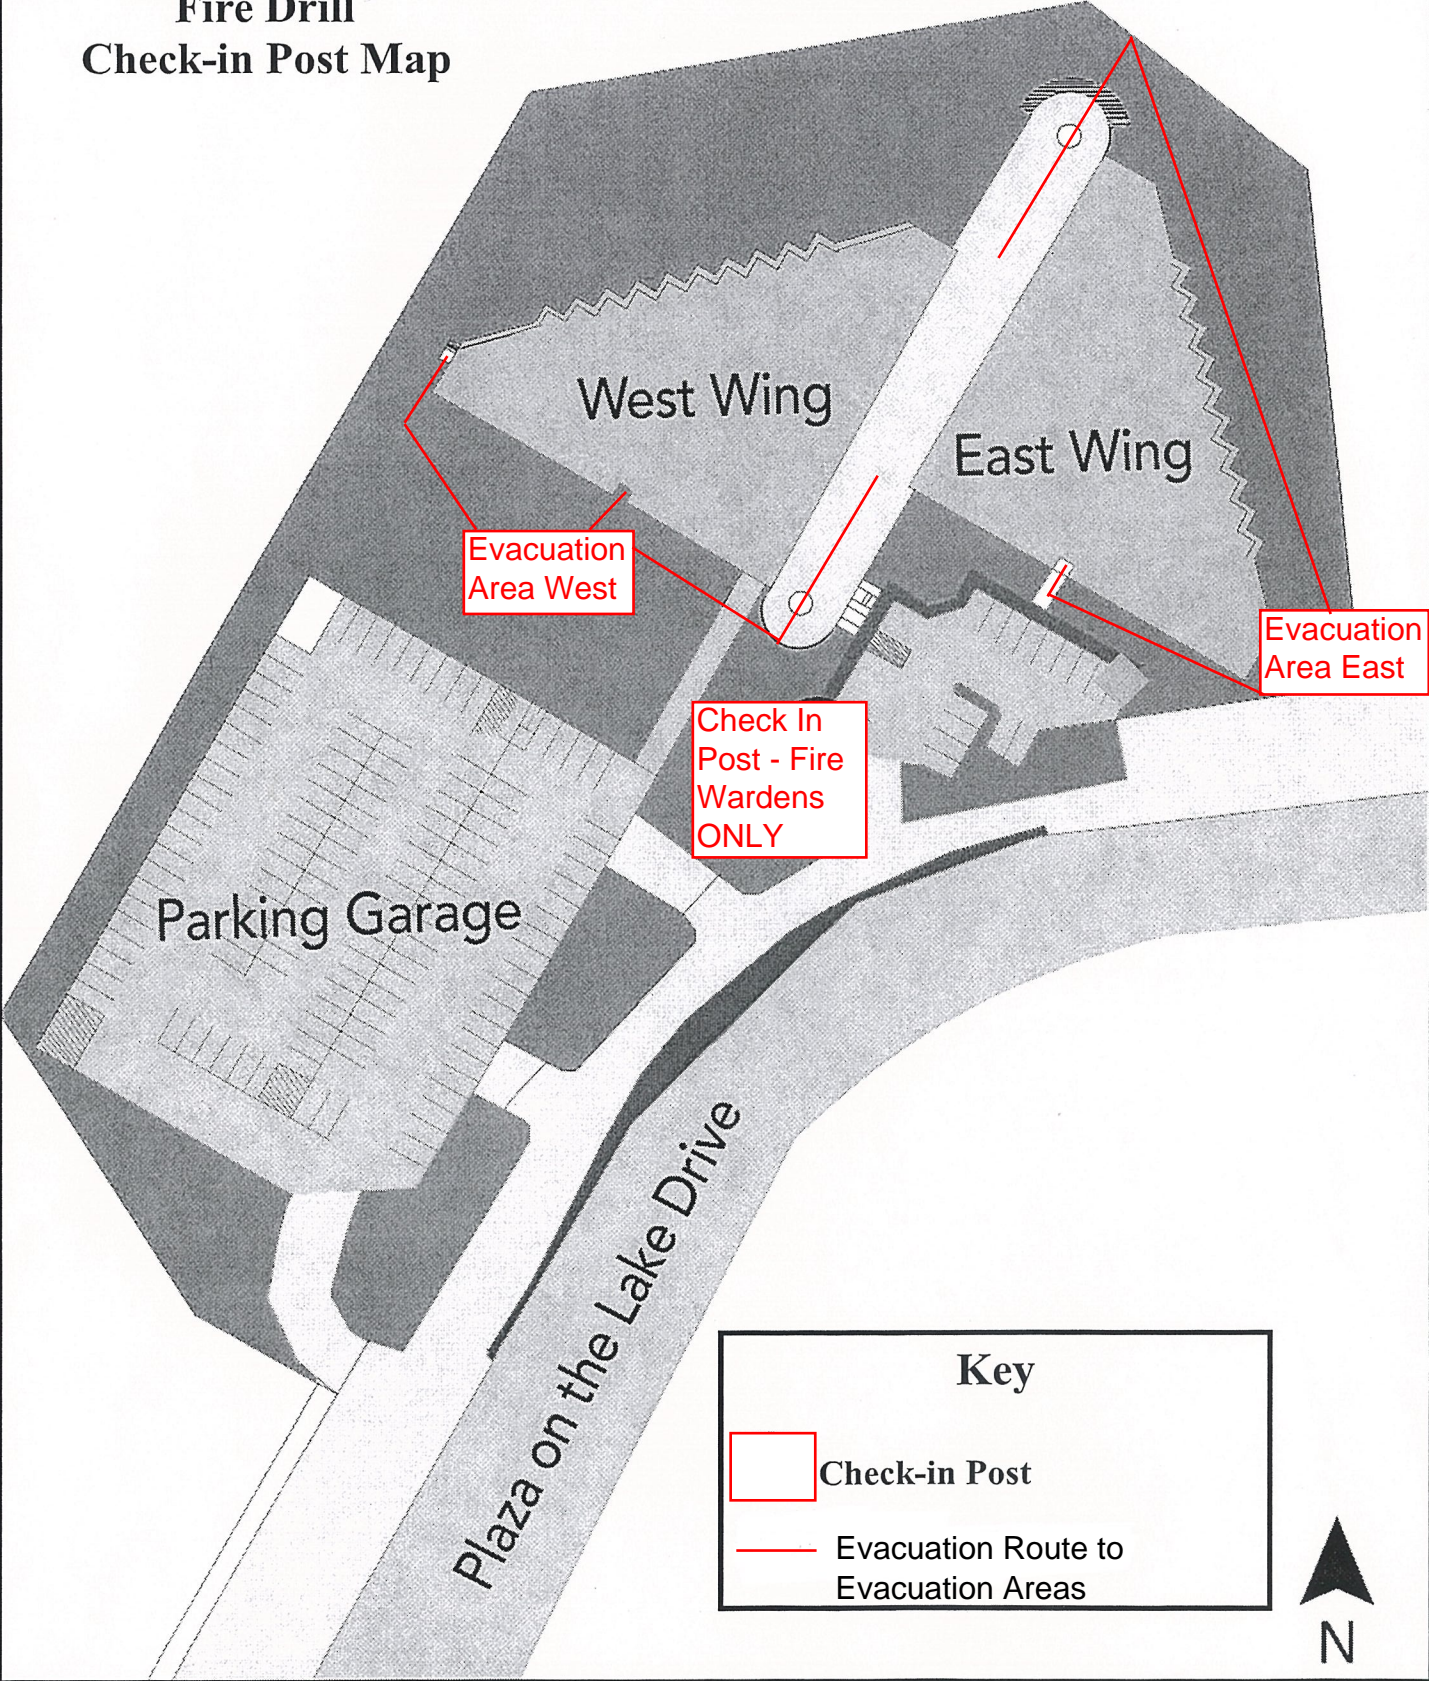

**Plaza on the Lake  
Fire Drill  
Check-in Post Map**

Evacuation Area West

Evacuation Area East

Check In Post - Fire Wardens ONLY

**Key**

- Check-in Post
- Evacuation Route to Evacuation Areas